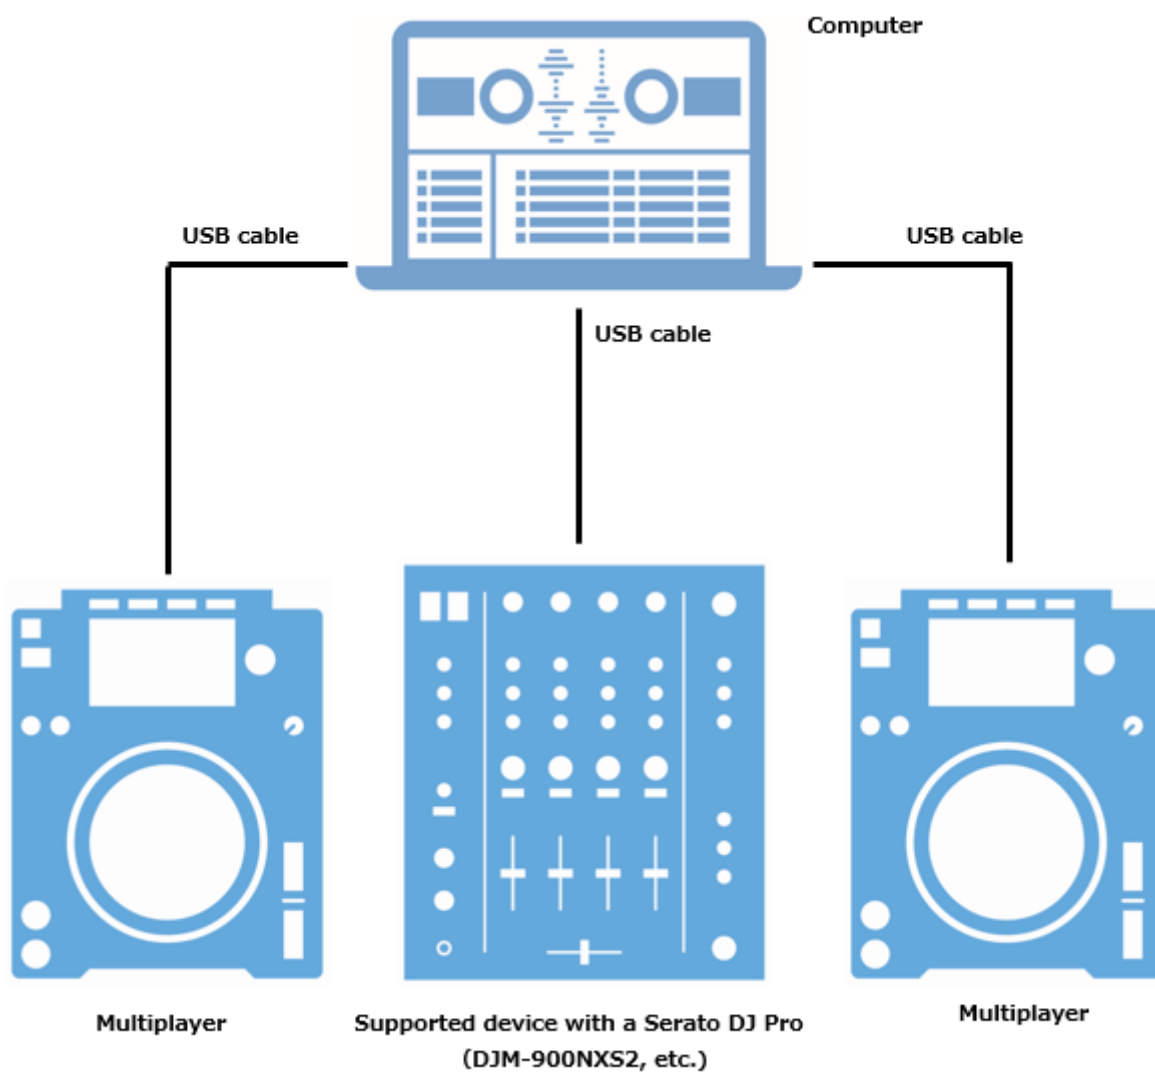

Multiplayer

CDJ-3000

CDJ-2000NXS2

Serato DJ Pro Connection Guide

Introduction

The CDJ-3000/CDJ-2000NXS2 is equipped with an interface that enables high-precision control for Serato DJ Pro software manufactured by Serato Limited (Serato). Connecting these products to Serato DJ Pro provides control of the application without using a control CD.

This connection guide explains the basic operations when the products are connected to Serato DJ Pro.

Please see the Serato DJ Pro manual for further details on how to use Serato DJ Pro.

Connecting to Serato DJ Pro

Preparations

- To connect to Serato DJ Pro, update the firmware of your multiplayer to the latest version.
Please see our support page (pioneerdj.com/support/) for details of firmware upgrades.
- Update Serato DJ Pro to the latest version. Please see the Serato website (serato.com) for details on system requirements.
- One USB cable is necessary per multiplayer to connect your PC/Mac to a multiplayer.

Connection Procedures

Connect the multiplayer (or multiplayers*, if more than one are to be connected) to your PC/Mac using a USB cable per multiplayer.

*Up to 4 multiplayers can be connected to Serato DJ Pro.