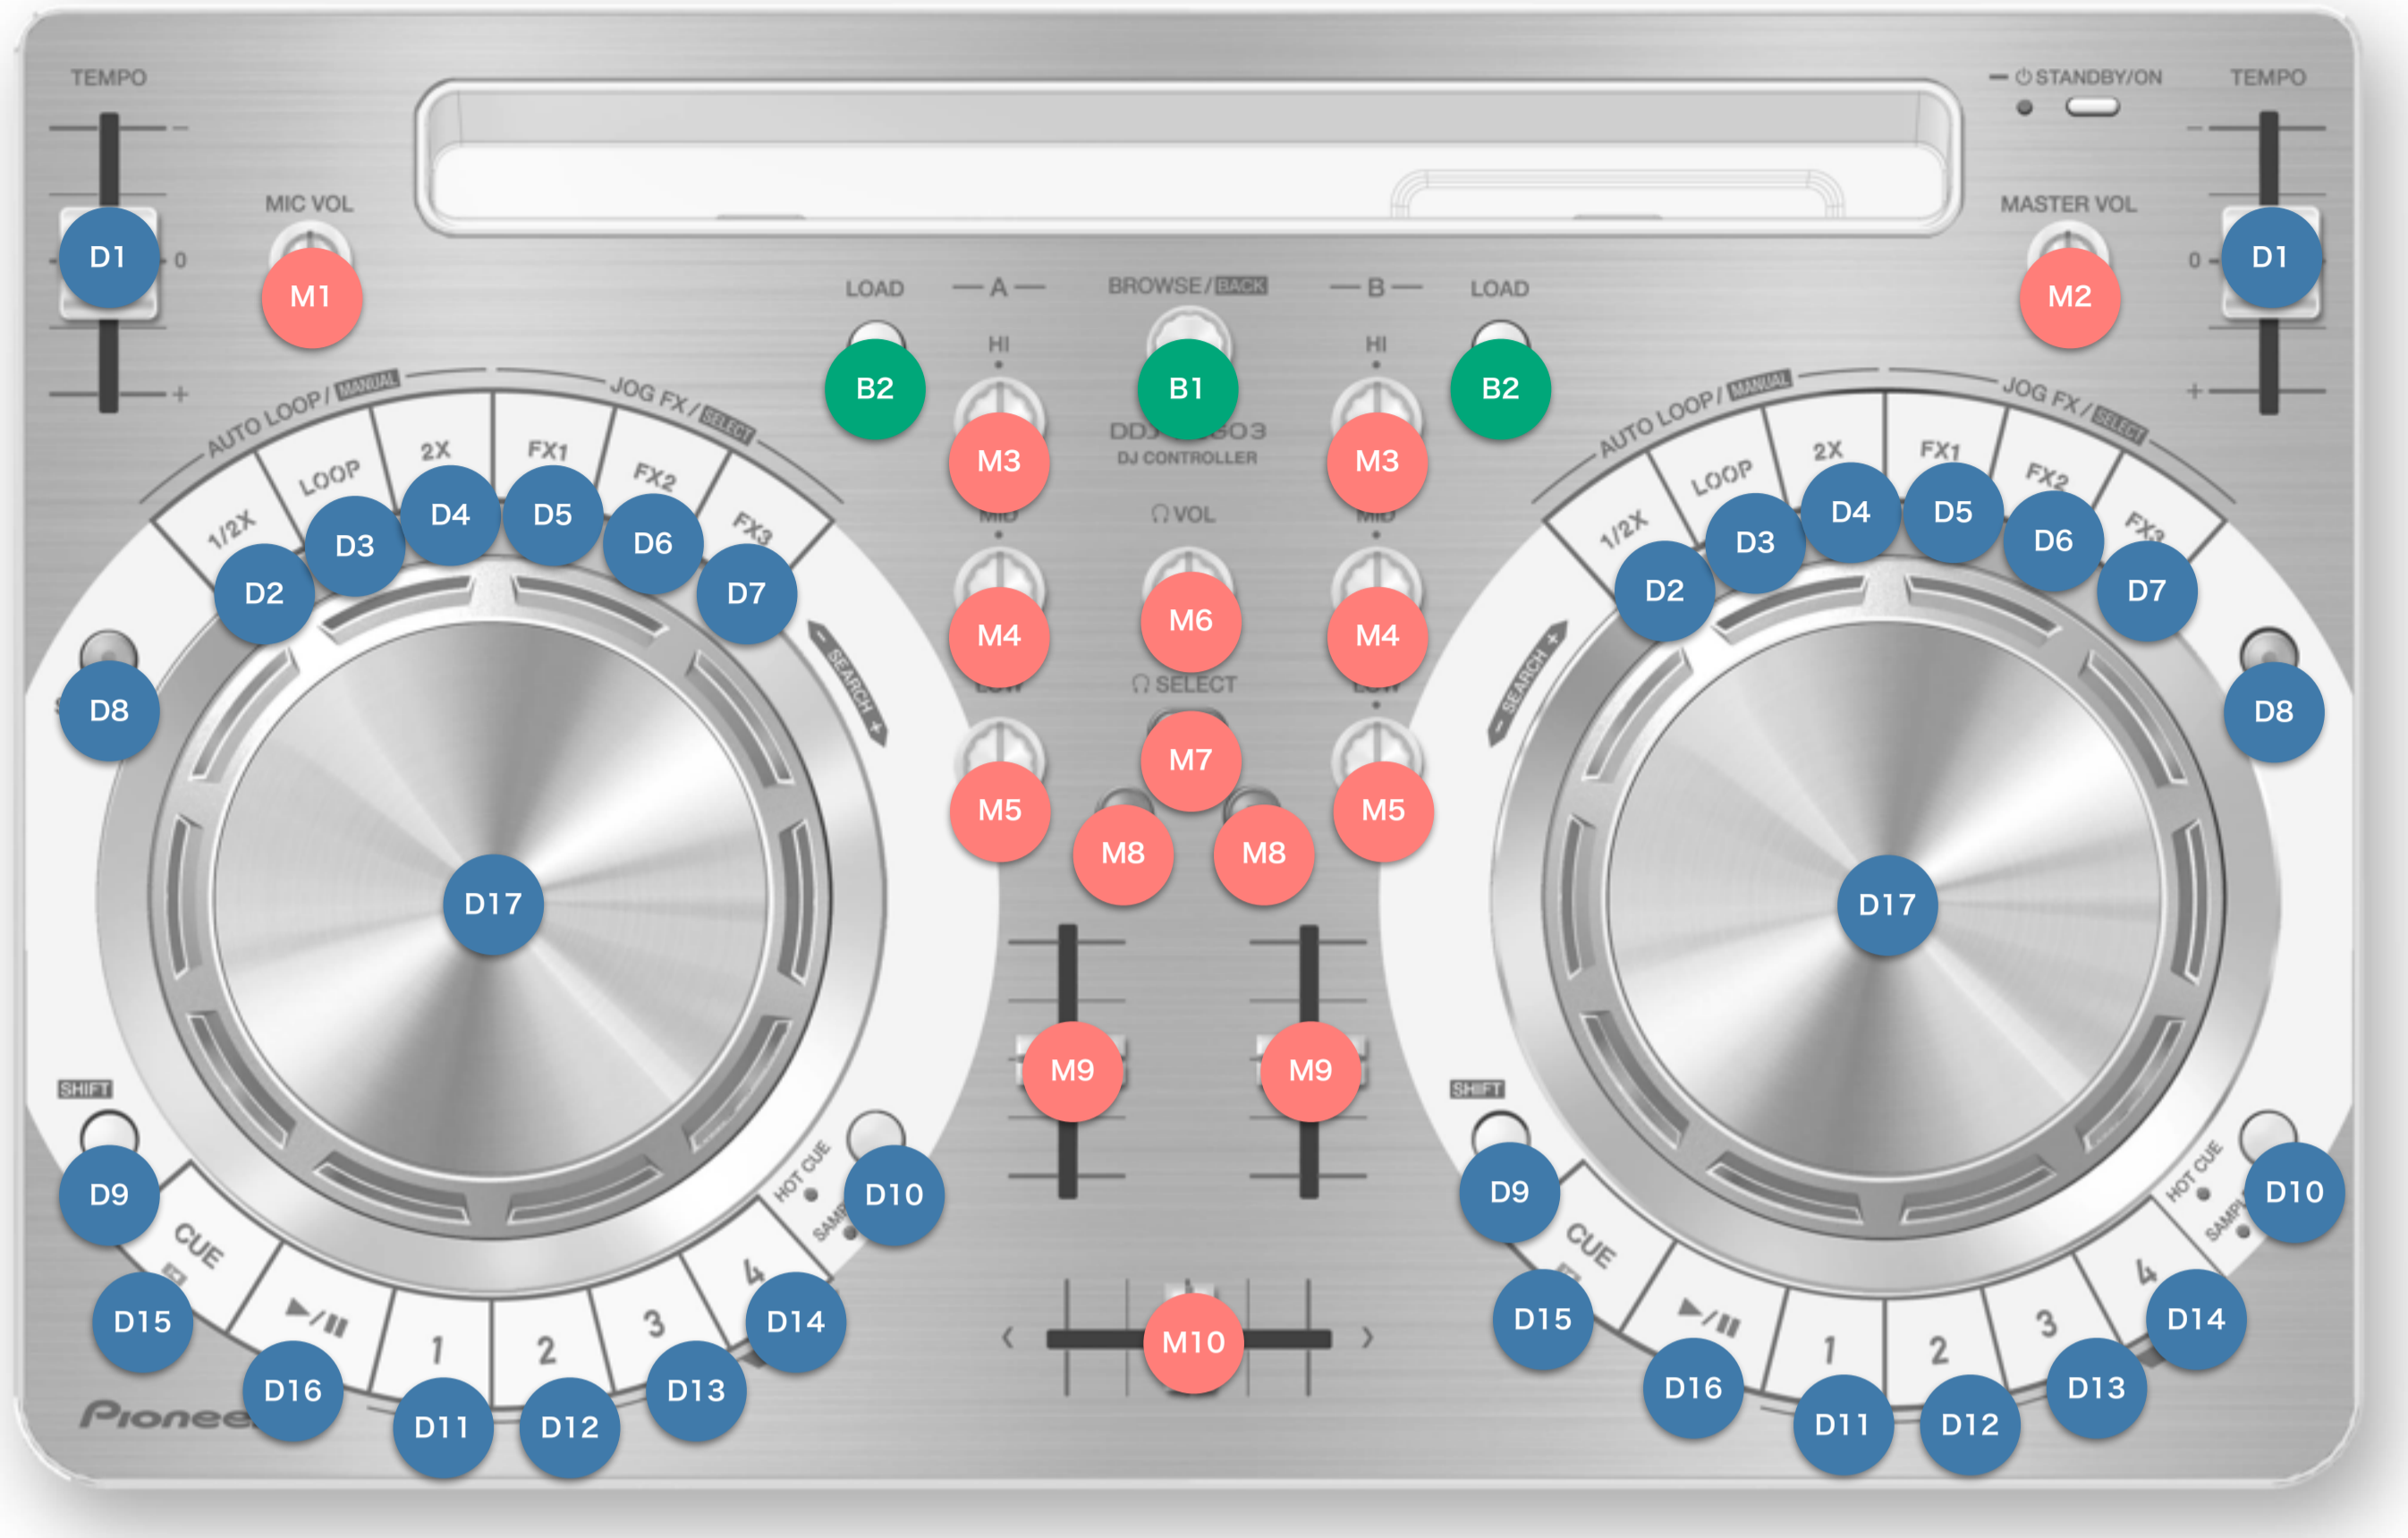

DJ CONTROLLER DDJ-WeGO3

Hardware Diagram for djay2 for iPhone

GROUP	NAME		FUNCTION	SHIFT
	No			
BROWSE				
B1	BROWSE	Turn	Open library/Browse	Open library/Change Tab
		Press	Load/Move to the next layer	Move to the previous layer
		Long Press	Close library	-
B2	LOAD		Load	-
DECK				
D1	TEMPO		Tempo Control	
D2	LOOP HALF		Loop Half	
D3	AUTO LOOP	Loop OFF	Autoloop On	Manual loop In/out
		Loop ON	Loop Off	
D4	LOOP DOUBLE		Loop Double	
D5	FX1		Effect1 On/Off	Effect1 Select
D6	FX2		Effect2 On/Off	Effect2 Select
D7	FX3		Effect3 On/Off	Effect3 Select
D8	SYNC		Sync On/Off	Key Lock On/Off
D9	SHIFT		Shift	-
D10	HOT CUE / SAMPLER MODE		Performance button HOT CUE/SAMPLER mode change	
D15	CUE		CueSet / Play , Cue Back	Jump to the beginning of the track
D16	PLAY / PAUSE		Play/Pause	Slip Reverse (Only while pressing)
D17	JOG (PLATTER)	Normal Play	Scratch	Search
		FX ON	Fx Parameter Adjust	
	JOG(RIM)	Normal Play	Pitch Bend	
MIXER				
M1	MIC VOL		Audio Level Input To Mic Adjust *1	
M2	MASTER VOL		Master Out Volume Adjust *1	
M3	EQ	HI	EQ Hi Adjust	
M4		MID	EQ Mid Adjust	
M5		LOW	EQ Low Adjust	
M6	HEADPHONES VOL		Monitor Volume Adjust	
M7	HEADPHONES SELECT	MASTER	Headphone Monitor On/Off	
M8		DECK		
M9	CH FADER		Channel Fader	
M10	CR FADER		Cross Fader	

GROUP	NAME		FUNCTION	SHIFT
	No			
[HOT CUE] PERFORMANCE BUTTONS				
D11-D14	D11	PERFORMANCE1	Hot cue1 set/play	Delete Hot cue1
	D12	PERFORMANCE2	Hot cue2 set/play	Delete Hot cue2
	D13	PERFORMANCE3	Hot cue3 set/play	Delete Hot cue3
	D14	PERFORMANCE4	Hot cue4 set/play	Delete Hot cue4
[SAMPLER] PERFORMANCE BUTTONS *2				
DECK1	D11	PERFORMANCE1	Sampler Slot 1 Play	-
	D12	PERFORMANCE2	Sampler Slot 2 Play	-
	D13	PERFORMANCE3	Sampler Slot 3 Play	-
	D14	PERFORMANCE4	Sampler Slot 4 Play	-
DECK2	D11	PERFORMANCE1	Sampler Slot 5 Play	-
	D12	PERFORMANCE2	Sampler Slot 6 Play	-
	D13	PERFORMANCE3	Sampler Slot 7 Play	-
	D14	PERFORMANCE4	Sampler Slot 8 Play	-