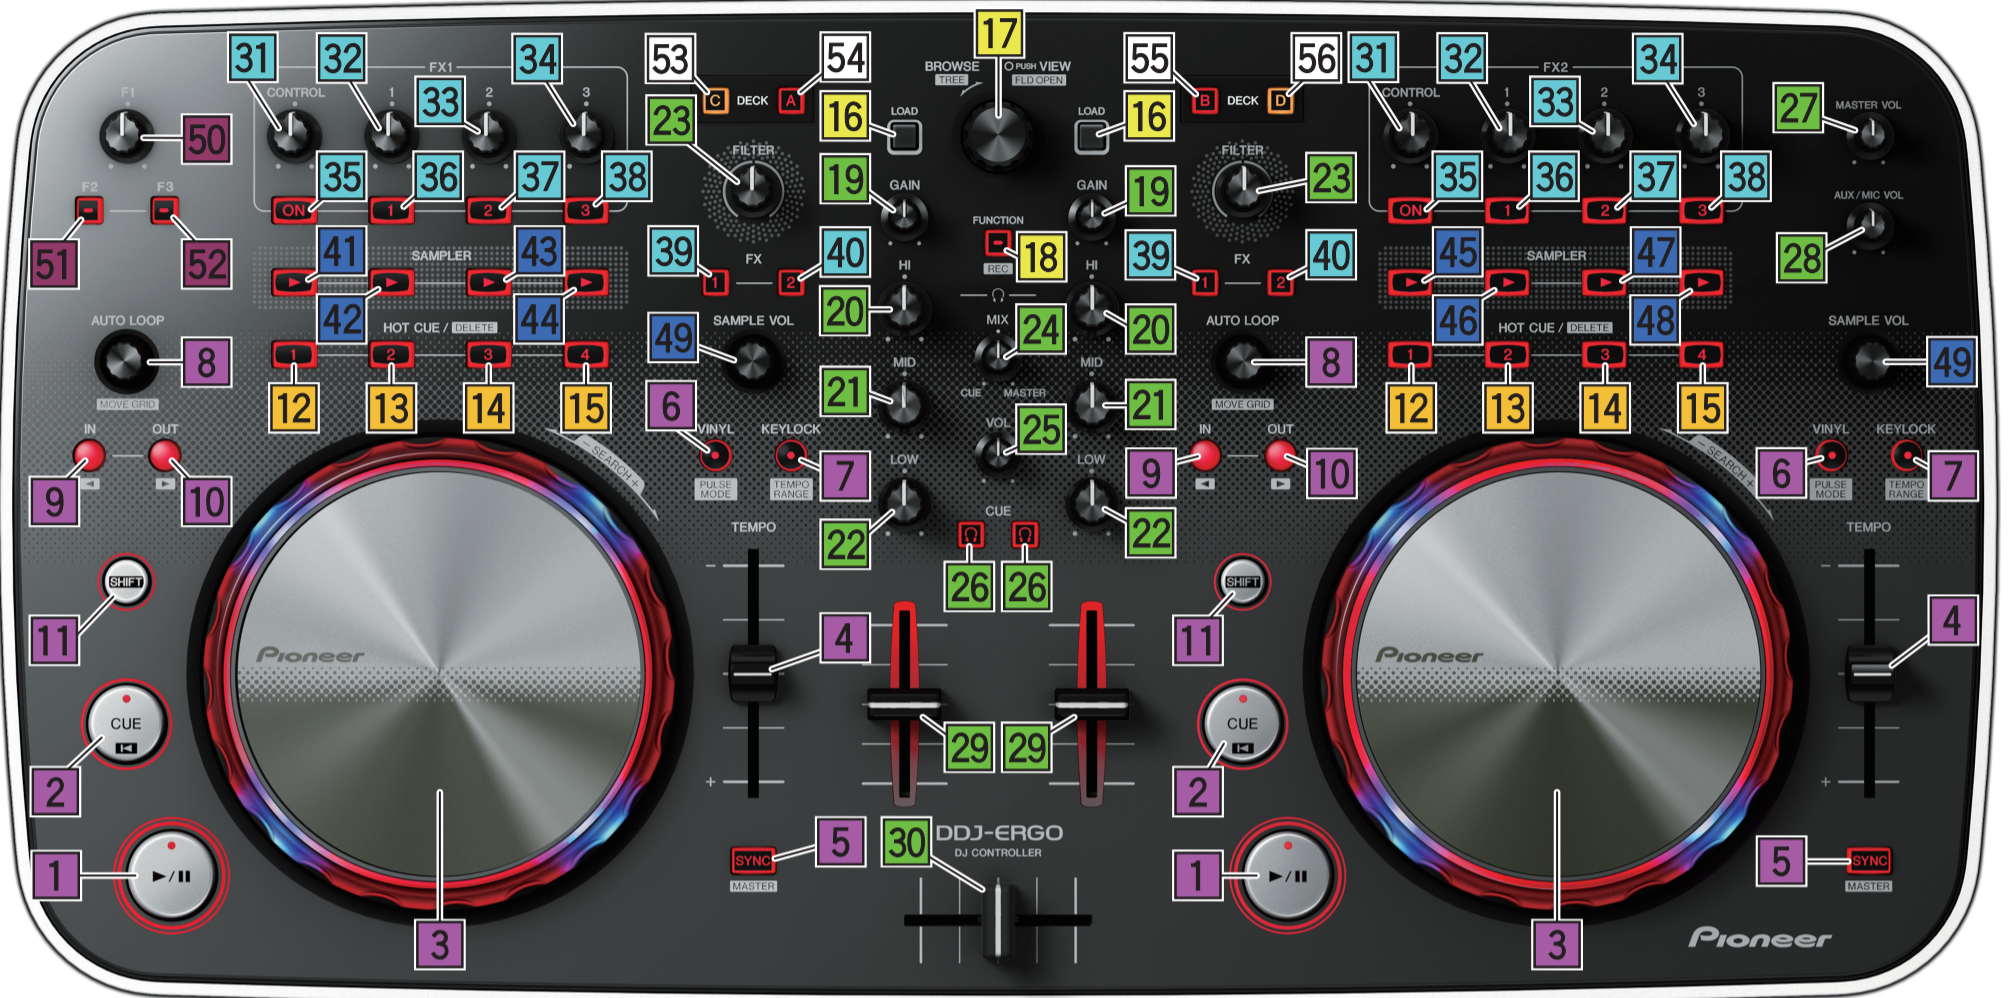

DDJ-ERGO

Hardware Diagram for Virtual DJ

GROUP	NAME	FUNCTION	(+SHIFT)
No.			
TRANSPORT			
1	▶/	Play/Pause	-
2	CUE	Cue Set/Play, Cue Back	Jump To Track Start
3	top plate	Scratch(Vinyl On), Pitch Bend(Vinyl Off)	Search
	outer wheel	Pitch Bend	-
4	TEMPO	Tempo Control	-
5	SYNC	Beat Sync	Master Deck Select
6	VINYL	Vinyl Mode On/Off	Pulse Mode Change
	KEYLOCK	Keylock On/Off	Tempo Range (6%, 10%, 16%, 100%)
8	rotate	Auto Loop Size Select / Half and Double	Move Grid*
	press	Auto Loop On/Off	Reloop
9	IN	Loop In	1 Beat Loop Move (Backward)
10	OUT	Loop Out	1 Beat Loop Move (Forward)
11	SHIFT	Shift	-
HOT CUE			
12	1	Hot Cue 1	Delete Hot Cue 1
13	2	Hot Cue 2	Delete Hot Cue 2
14	3	Hot Cue 3	Delete Hot Cue 3
15	4	Hot Cue 4	Delete Hot Cue 4
BROWSE			
16	LOAD	Load	-
17	BROWSE	Track Select	Folder Select
	VIEW	Browser Zoom	Folder Open/Close
18	FUNCTION	Center Panel Change	Recording
MIXER			
19	GAIN	Input Gain	-
20	HI	EQ (Hi)	-
21	MID	EQ (Mid)	-
22	LOW	EQ (Low)	-
23	FILTER	Filter	-
24	MIX	Monitor Balance	-
25	VOL	Monitor Volume	-
26	CUE	Monitor On/Off	-
27	MASTER VOL	Master Out Volume	-
28	AUX/MIC VOL	Aux/Mic Volume	-
29	CH FADER	Channel Fader	-
30	CROSSFADER	Crossfader	-