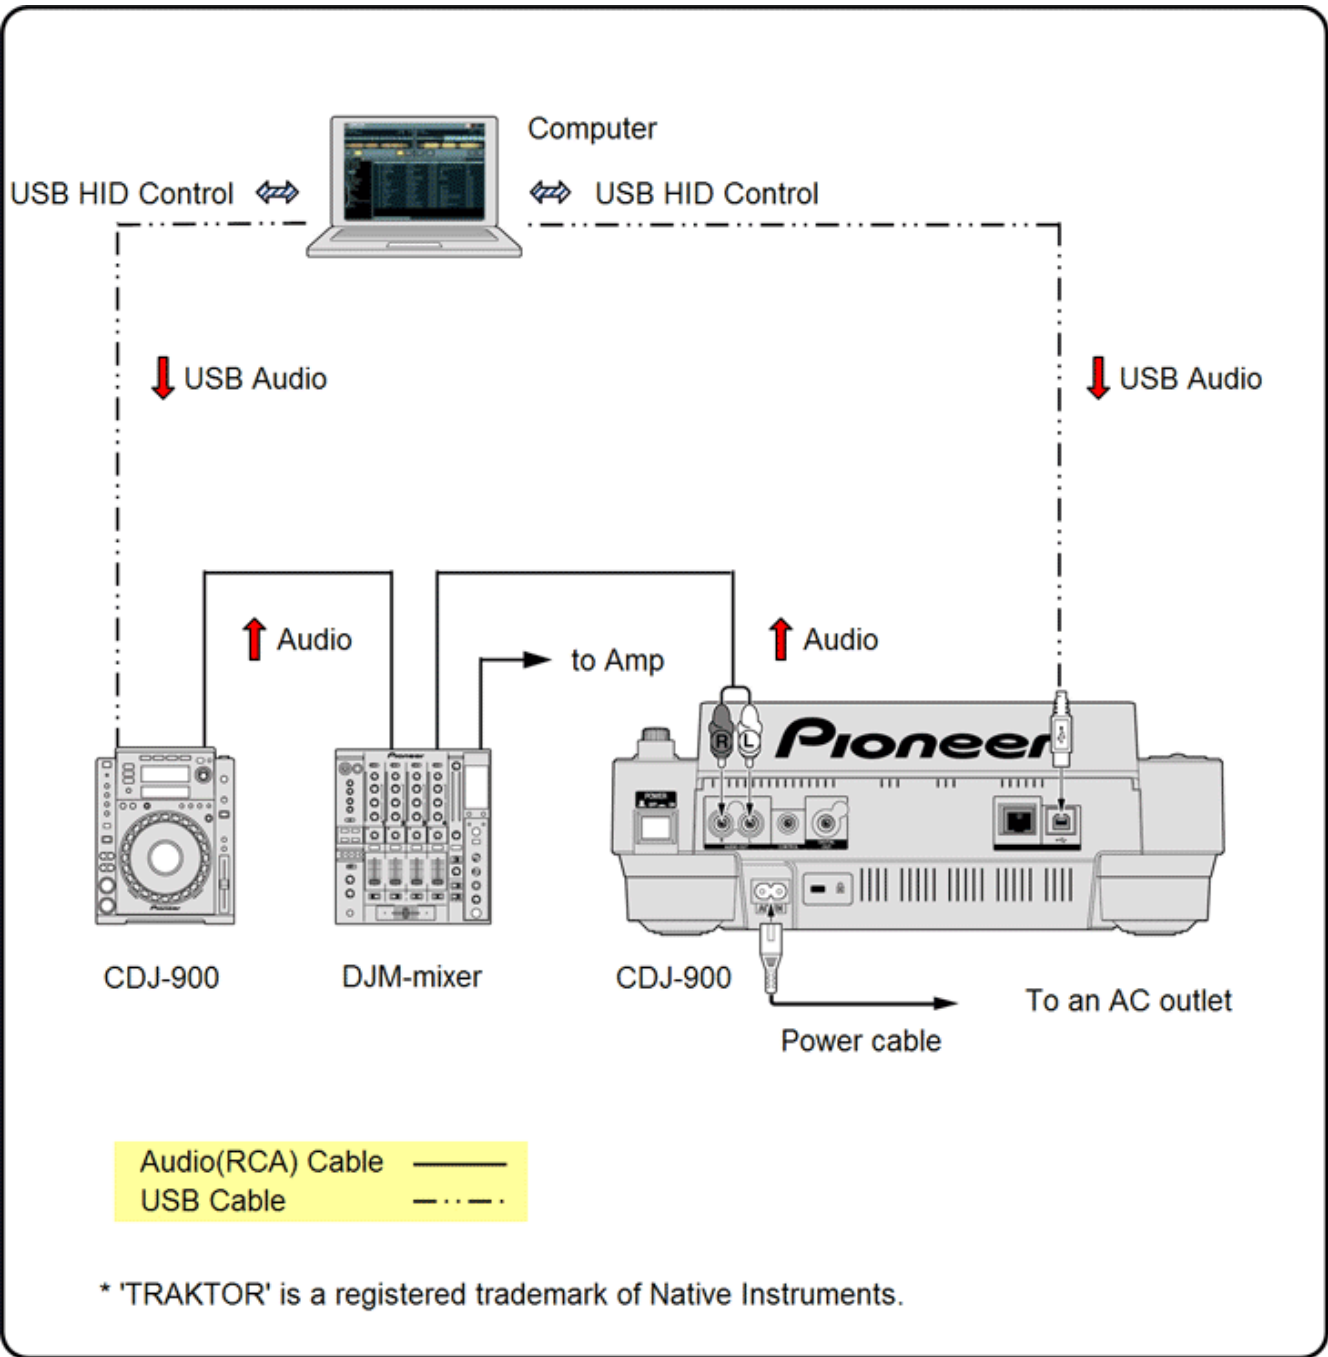

Connectivity for 'Serato Scratch Live'

Connectivity for 'TRAKTOR Series'

Connectivity for Other brand's DJ software