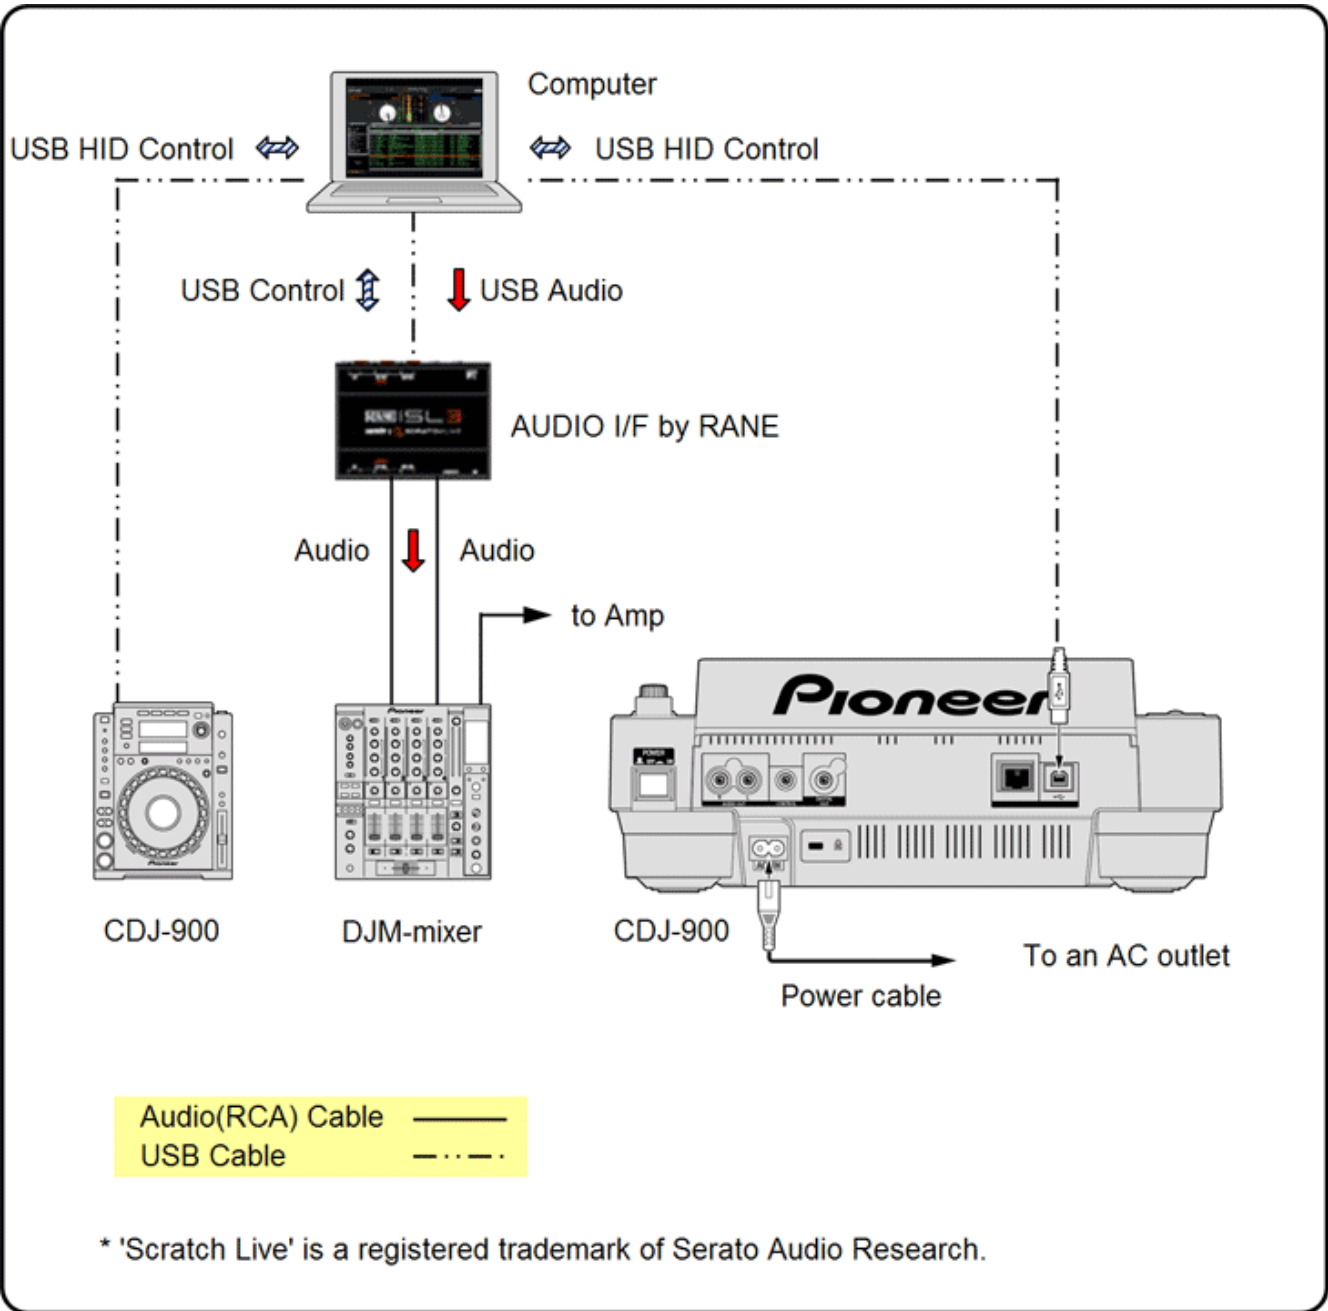

Connectivity for 'Serato Scratch Live'

Connectivity for 'TRAKTOR Series'

Connectivity for Other brand's DJ software