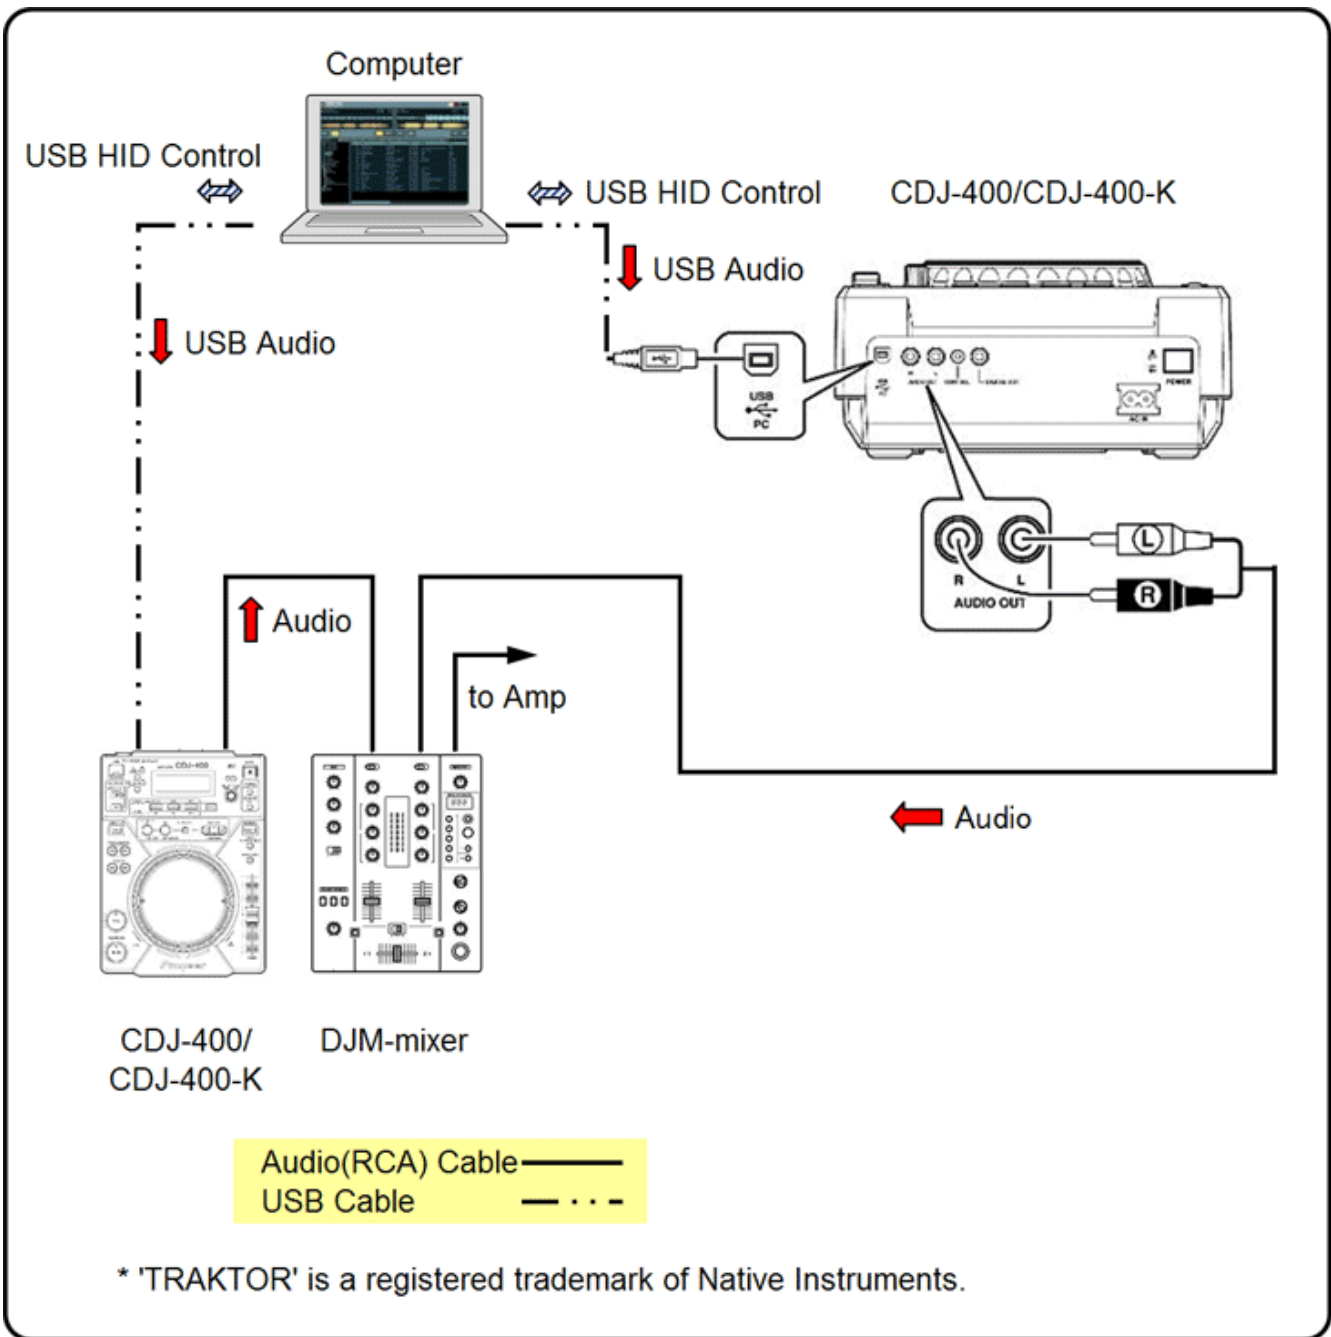

Connectivity for 'Serato Scratch Live'

Connectivity for 'TRAKTOR Series'

Connectivity for Other brand's DJ software