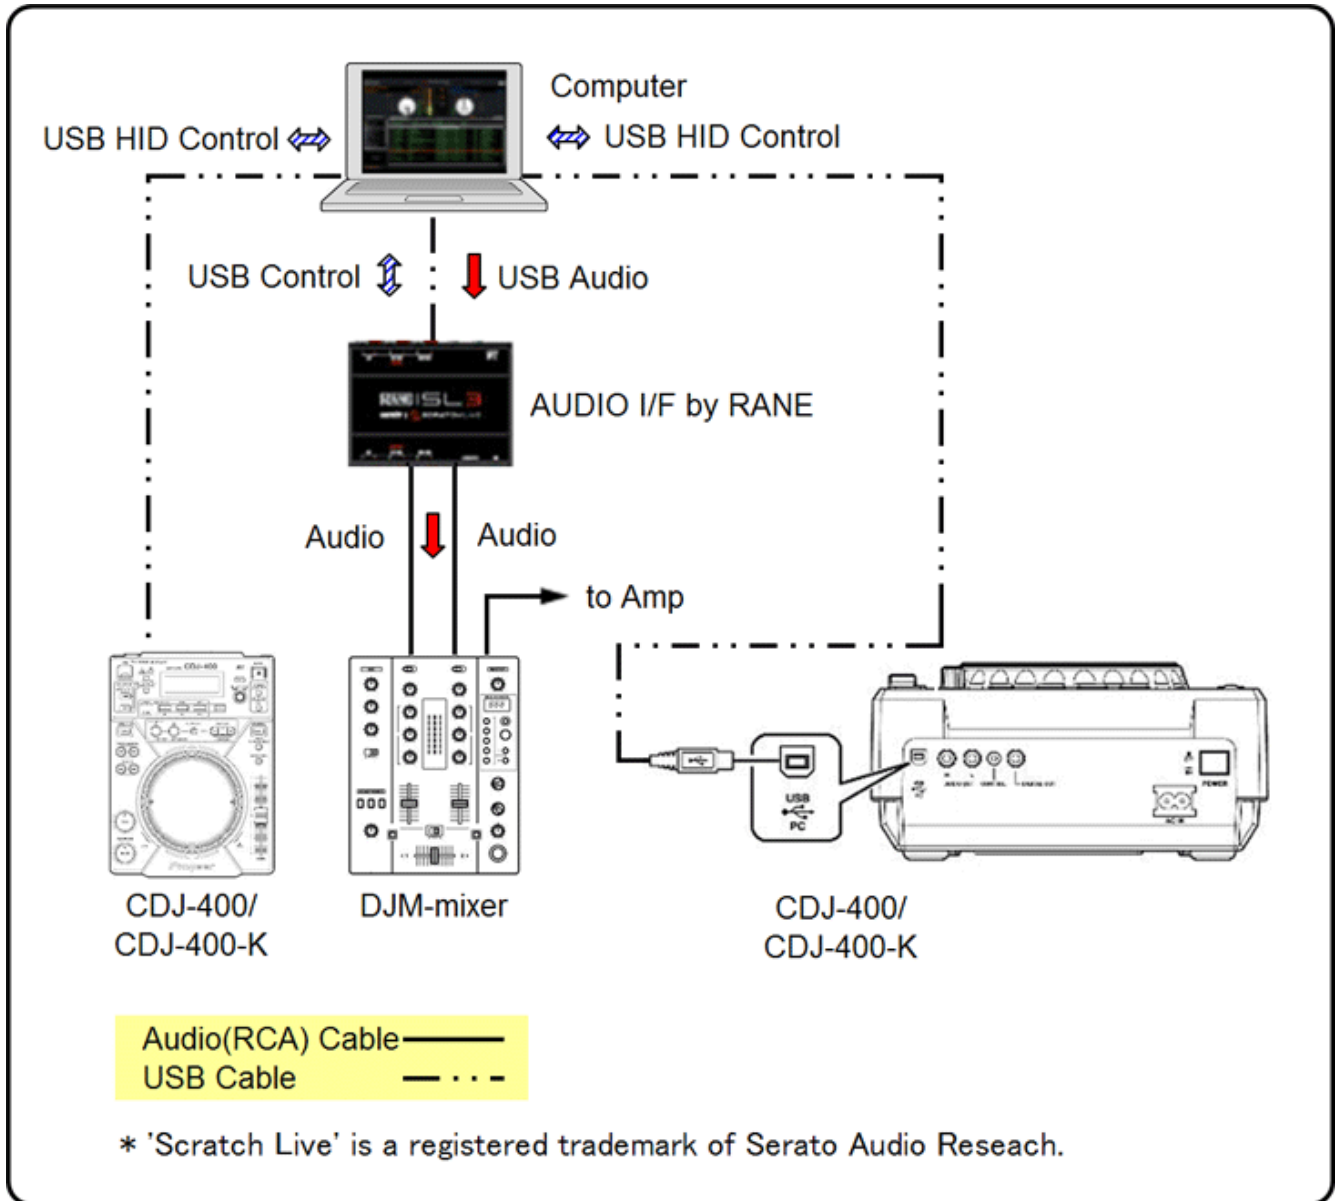

Connectivity for 'Serato Scratch Live'

Connectivity for 'TRAKTOR Series'

Connectivity for Other brand's DJ software