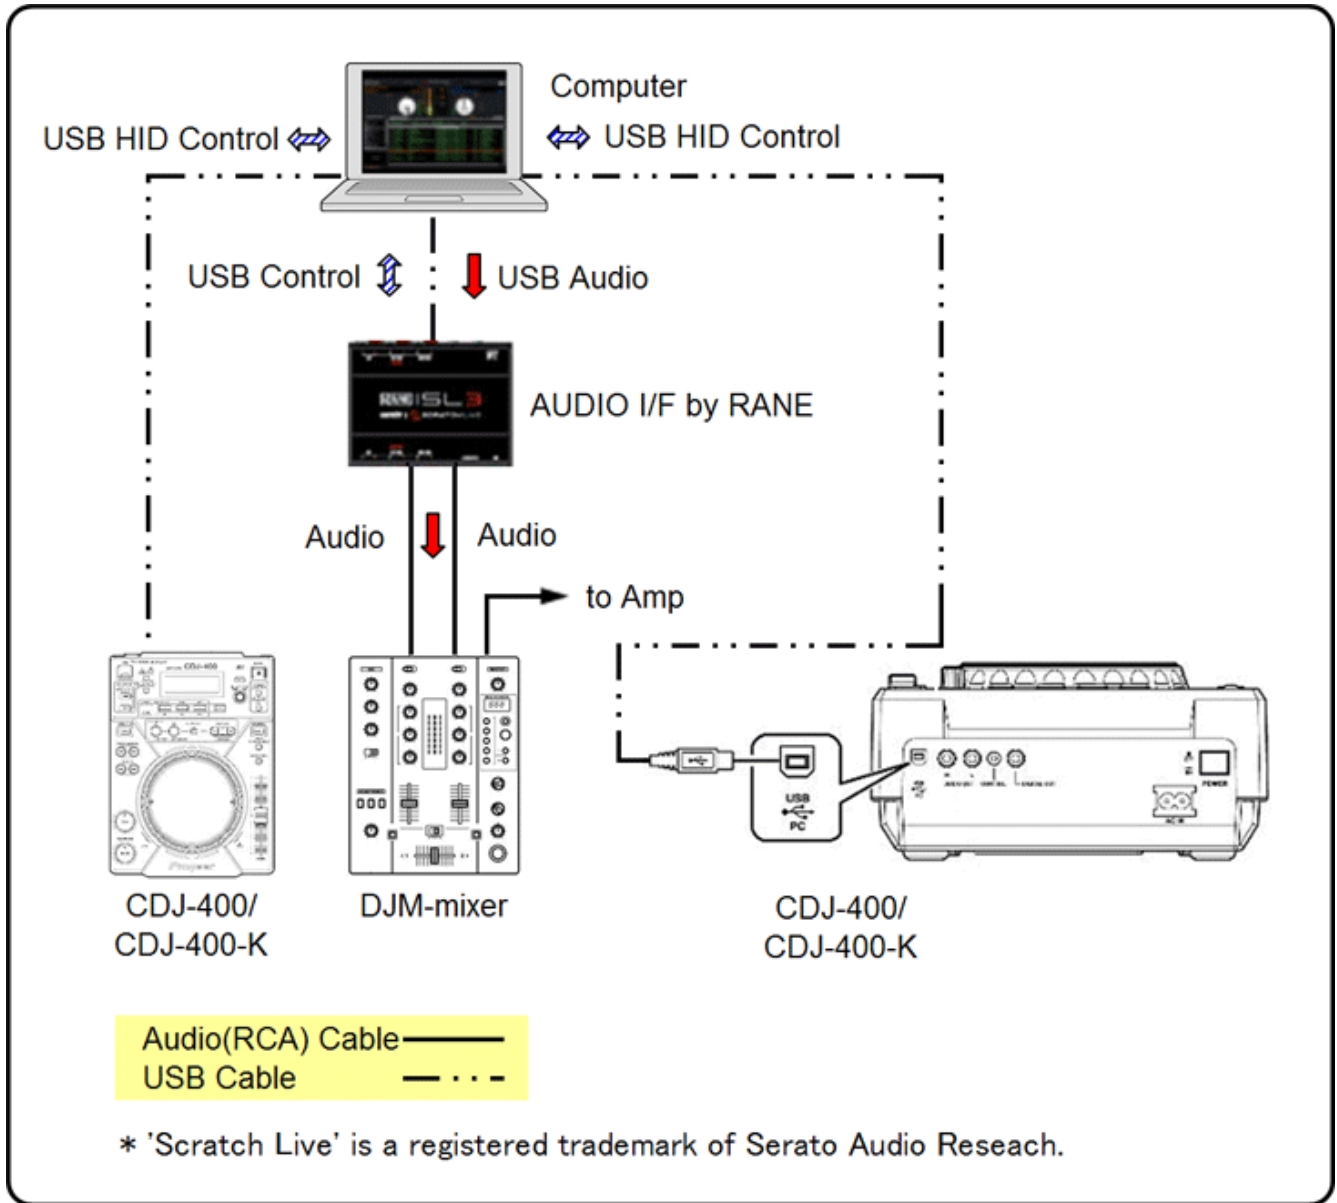

Connectivity for 'Serato Scratch Live'

Connectivity for 'TRAKTOR Series'

Connectivity for Other brand's DJ software